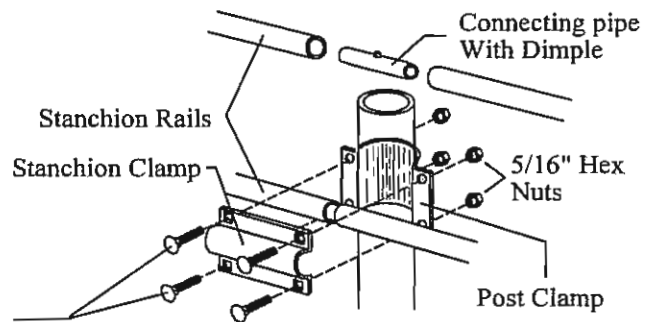

STANCHION MOUNTING CLAMPS

SLAC Steel Post Clamp

SLQR, AR, TP Steel Post Clamp

Steel Post Clamps Available in Sizes 2-3/8" to 4-1/2" O.D.

**Clamps for square steel posts available upon request

SLAC Wood Mount Clamp

SLQR, AR, TP Wood Mount Clamp

1/2" Bolt, Nut, Washer Supplied by Request Only