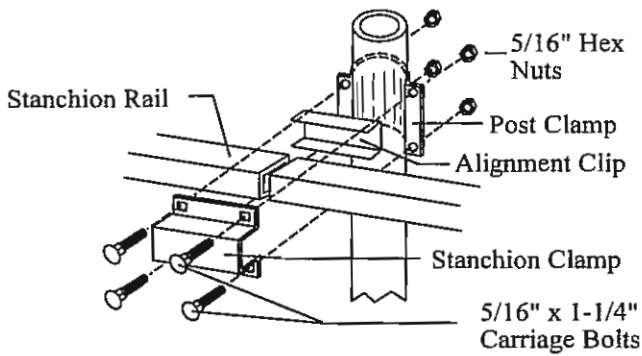

STANCHION MOUNTING CLAMPS

SLAC Steel Post Clamp

SLQR, AR, TP Steel Post Clamp

Steel Post Clamps Available in Sizes 2-3/8" to 4-1/2" O.D.

**Clamps for square steel posts available upon request

SLAC Wood Mount Clamp

SLQR, AR, TP Wood Mount Clamp

1/2" Bolt, Nut, Washer Supplied by Request Only