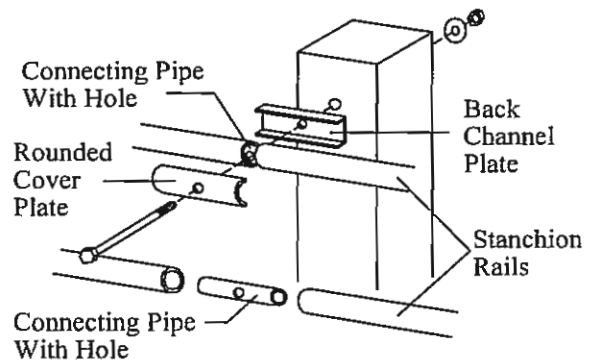

STANCHION MOUNTING CLAMPS

SLAC Steel Post Clamp

SLQR, AR, TP Steel Post Clamp

Steel Post Clamps Available in Sizes 2-3/8" to 4-1/2" O.D.

**Clamps for square steel posts available upon request

SLAC Wood Mount Clamp

SLQR, AR, TP Wood Mount Clamp

1/2" Bolt, Nut, Washer Supplied by Request Only