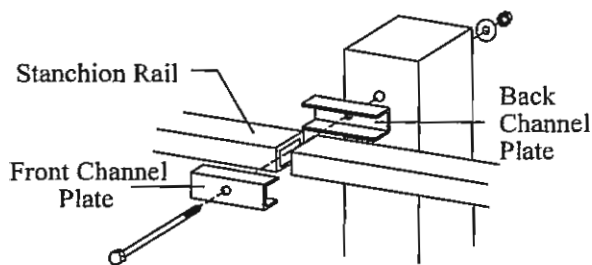

STANCHION MOUNTING CLAMPS

SLAC Steel Post Clamp

SLQR, AR, TP Steel Post Clamp

Steel Post Clamps Available in Sizes 2-3/8" to 4-1/2" O.D.

**Clamps for square steel posts available upon request

SLAC Wood Mount Clamp

SLQR, AR, TP Wood Mount Clamp

1/2" Bolt, Nut, Washer Supplied by Request Only